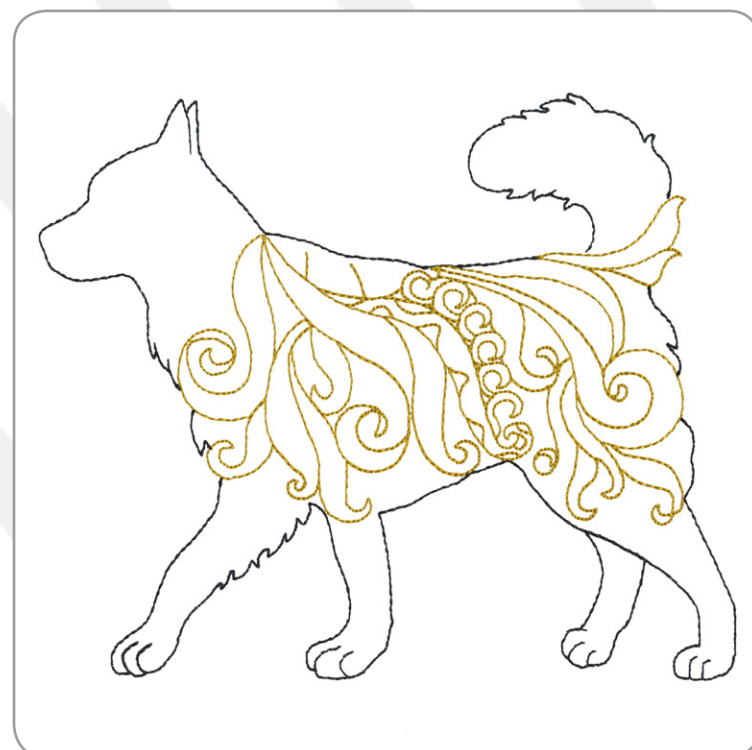

**UP TO
\$750
VALUE**

A TOTAL VALUE OF OVER \$5000!!!

FOR ONLY \$999!!!

DOG ON IT

BY ANN LAUER

COLLECTION

80313

NUMBER OF DESIGNS

16 Designs

COST

\$44.99

INFORMATION

Fits hoop sizes 6" x 10" and larger

LEPIDOPTERRIFIC

BY GRANNY'S LEGACY
& WOOLY MAMMOTH LLC

COLLECTION

80314

NUMBER OF DESIGNS

20 Designs

COST

\$44.99

INFORMATION

Fits hoop sizes 6" x 10" and larger

CHARMING BORDERS & CORNERS