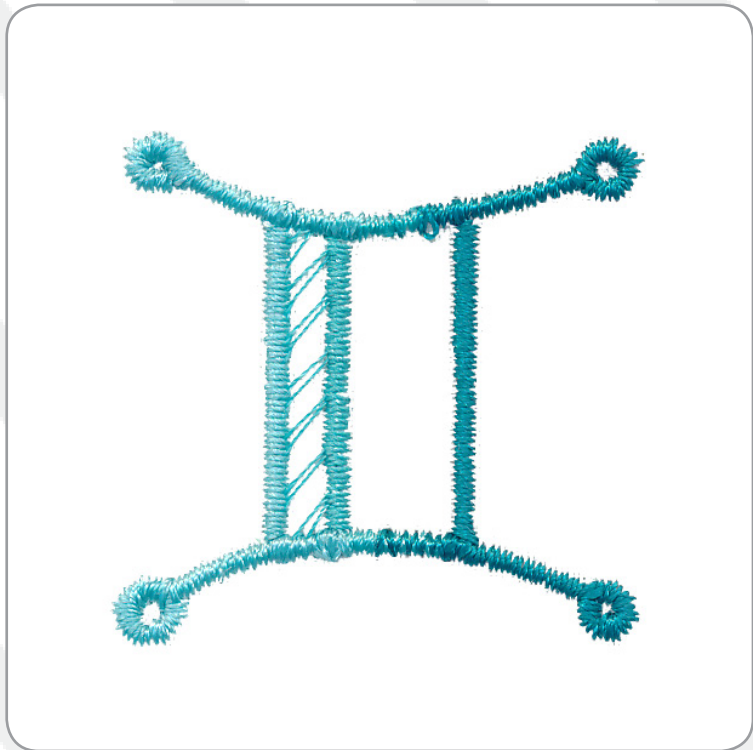

15 Designs

COST

\$34.99

INFORMATION

Fits hoop sizes 6" x 10" and larger

ZODIAC

COLLECTION

51223

NUMBER OF DESIGNS

24 Designs

COST

\$34.99

INFORMATION

Fits hoop sizes 5" x 7" and larger

COLLECTION NAME:

COST: