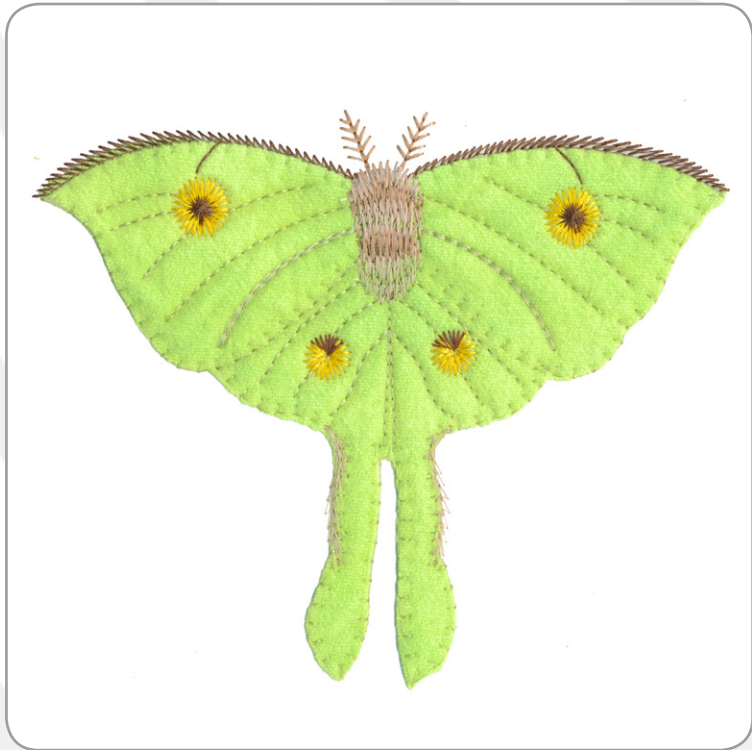

80314

NUMBER OF DESIGNS

20 Designs

COST

\$44.99

INFORMATION

Fits hoop sizes 6" x 10" and larger

CHARMING BORDERS & CORNERS