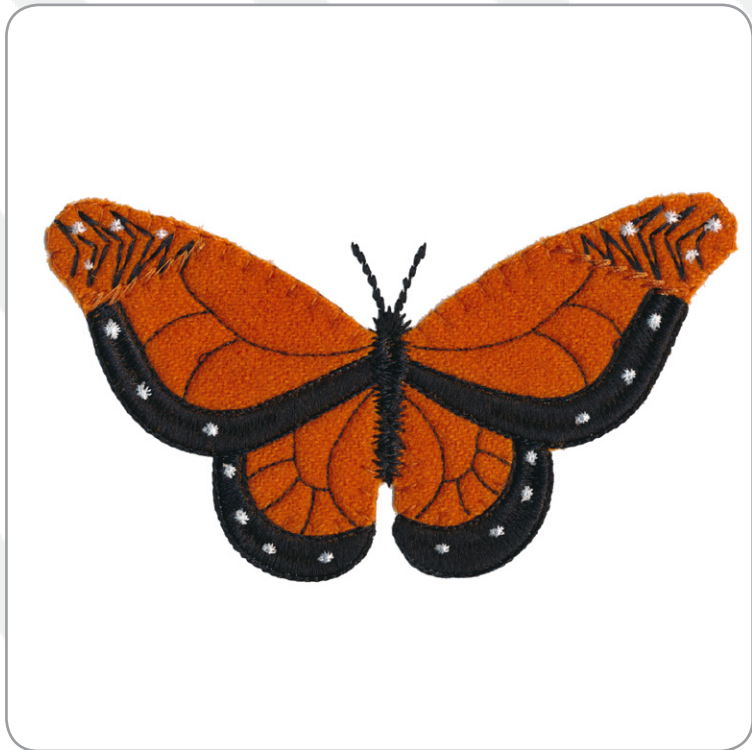

80314

NUMBER OF DESIGNS

20 Designs

COST

\$44.99

INFORMATION

Fits hoop sizes 6" x 10" and larger

CHARMING BORDERS & CORNERS