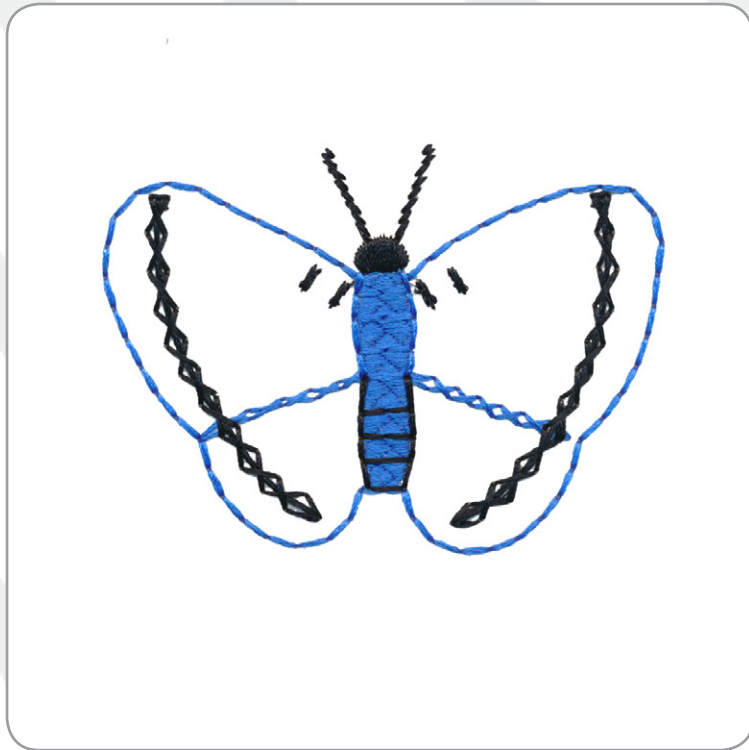

80314

NUMBER OF DESIGNS

20 Designs

COST

\$44.99

INFORMATION

Fits hoop sizes 6" x 10" and larger

CHARMING BORDERS & CORNERS