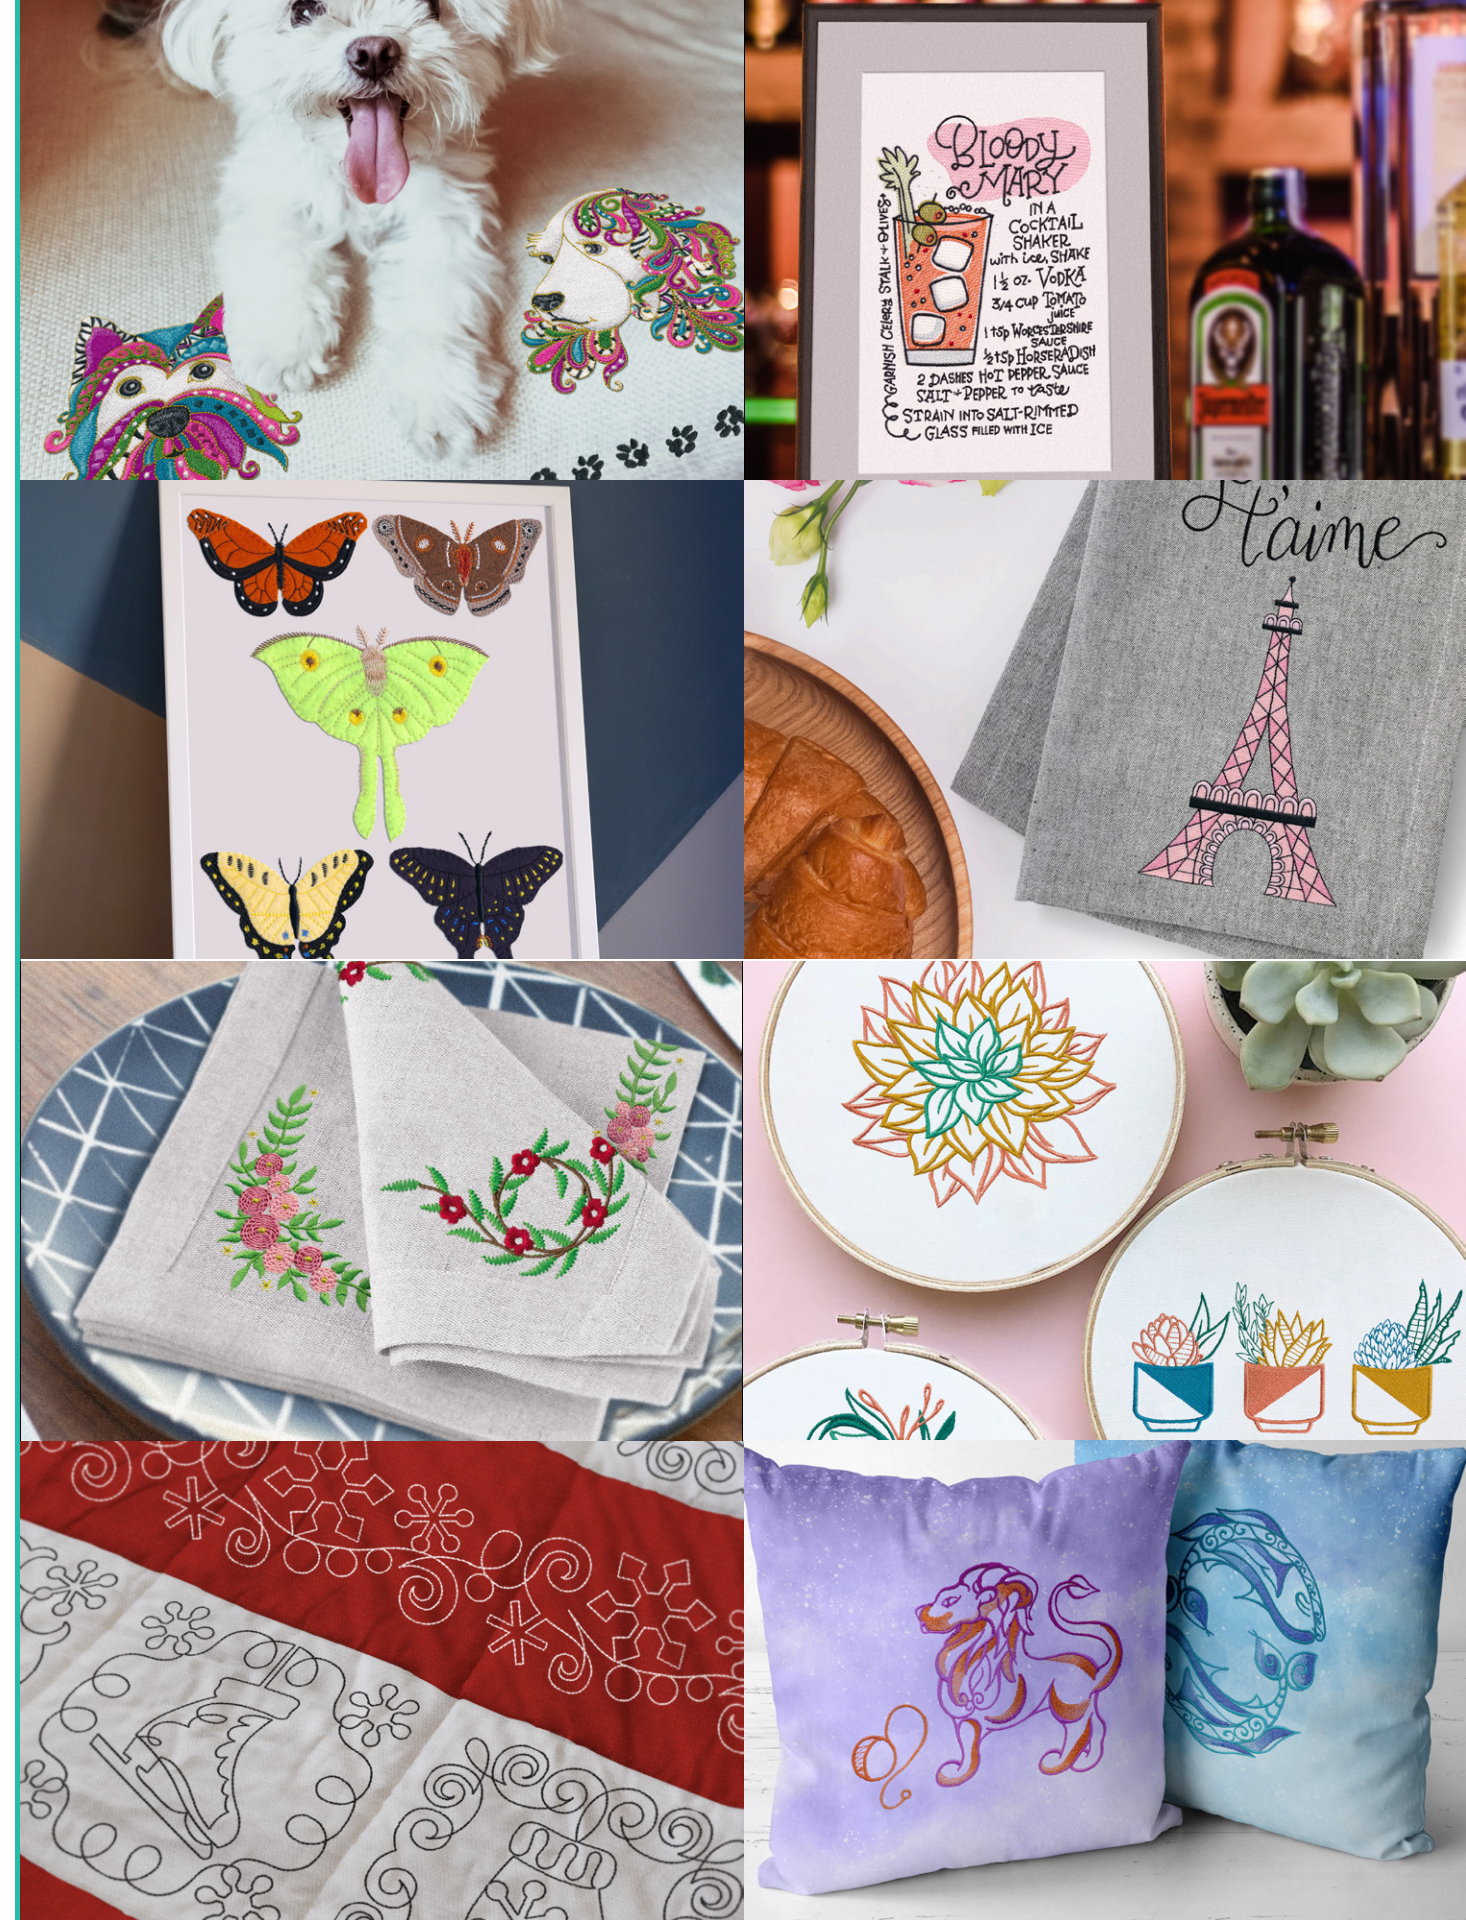

SPREE CLUB

A teal and black sewing machine is integrated into the 'CLUB' part of the main title.

embroidery savings club

**DECEMBER
COLLECTIONS**

OESD's SPREE Club (Special Pricing Reserved for Embroidery Enthusiasts) is a special embroidery design savings club offered to our OESD event attendees. This program allows you to get the newest exciting embroidery designs from OESD & Scissortail Stitches delivered directly to your local store on a ready-to-use USB stick.