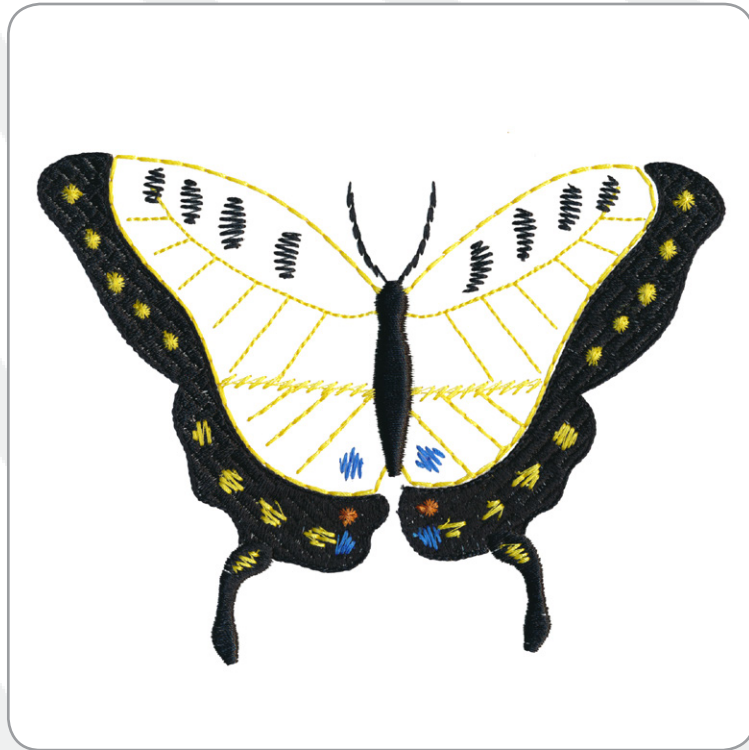

80314

NUMBER OF DESIGNS

20 Designs

COST

\$44.99

INFORMATION

Fits hoop sizes 6" x 10" and larger

CHARMING BORDERS & CORNERS