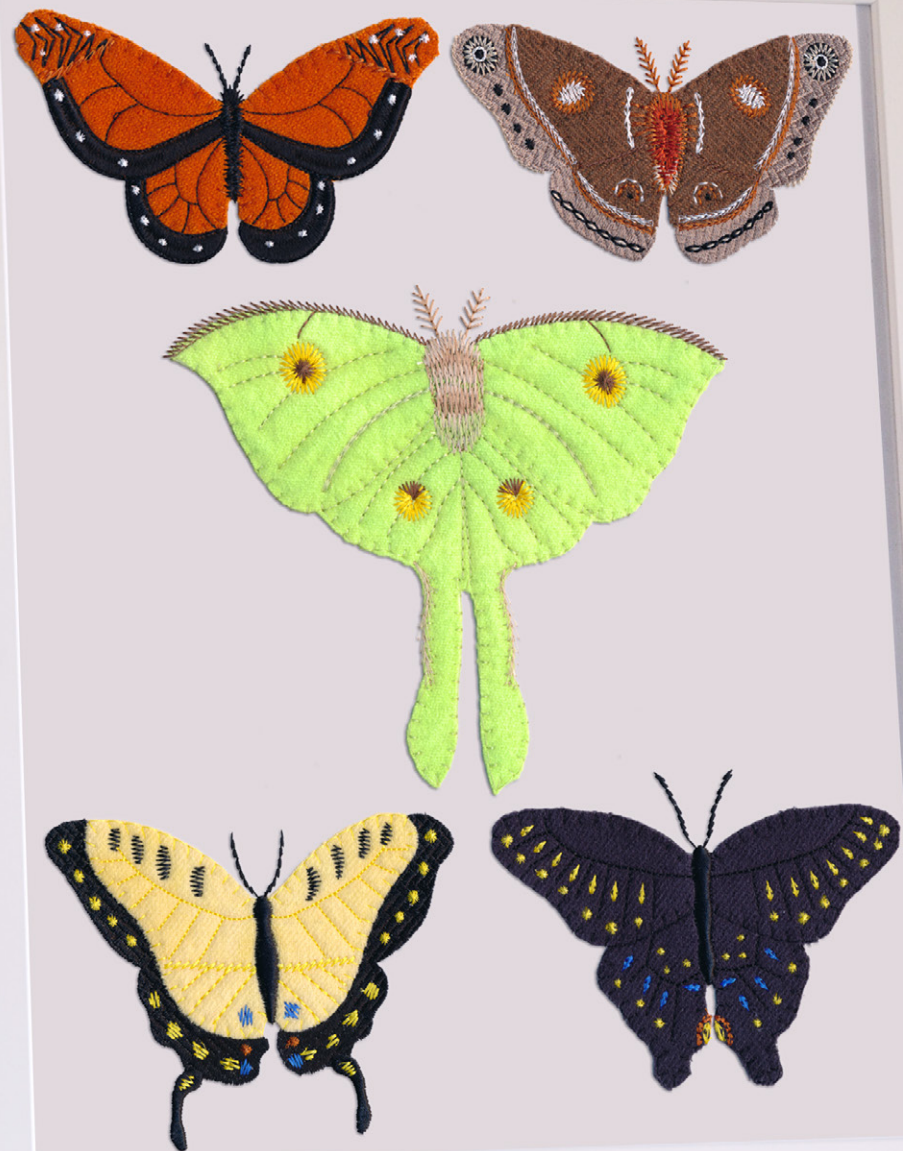

16 Designs

COST

\$44.99

INFORMATION

Fits hoop sizes 6" x 10" and larger

LEPIDOPTERRIFIC

BY GRANNY'S LEGACY
& WOOLY MAMMOTH LLC

COLLECTION

80314

NUMBER OF DESIGNS

20 Designs

COST

\$44.99

INFORMATION

Fits hoop sizes 6" x 10" and larger

CHARMING BORDERS & CORNERS