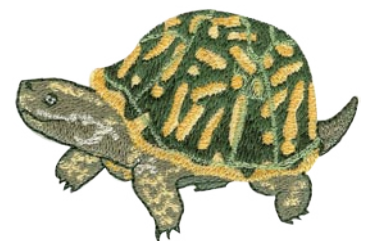

WP069 Ornate Box Turtle
3.50 X 2.41 in.
88.90 X 61.21 mm
13,920 St.

❁ Design contains a loose fill.

❁ Some white areas shown are not stitched.

L = Design is larger than 5" (127 mm) in either direction.

S = Design is smaller than 1.5" (38.1 mm) in either direction.