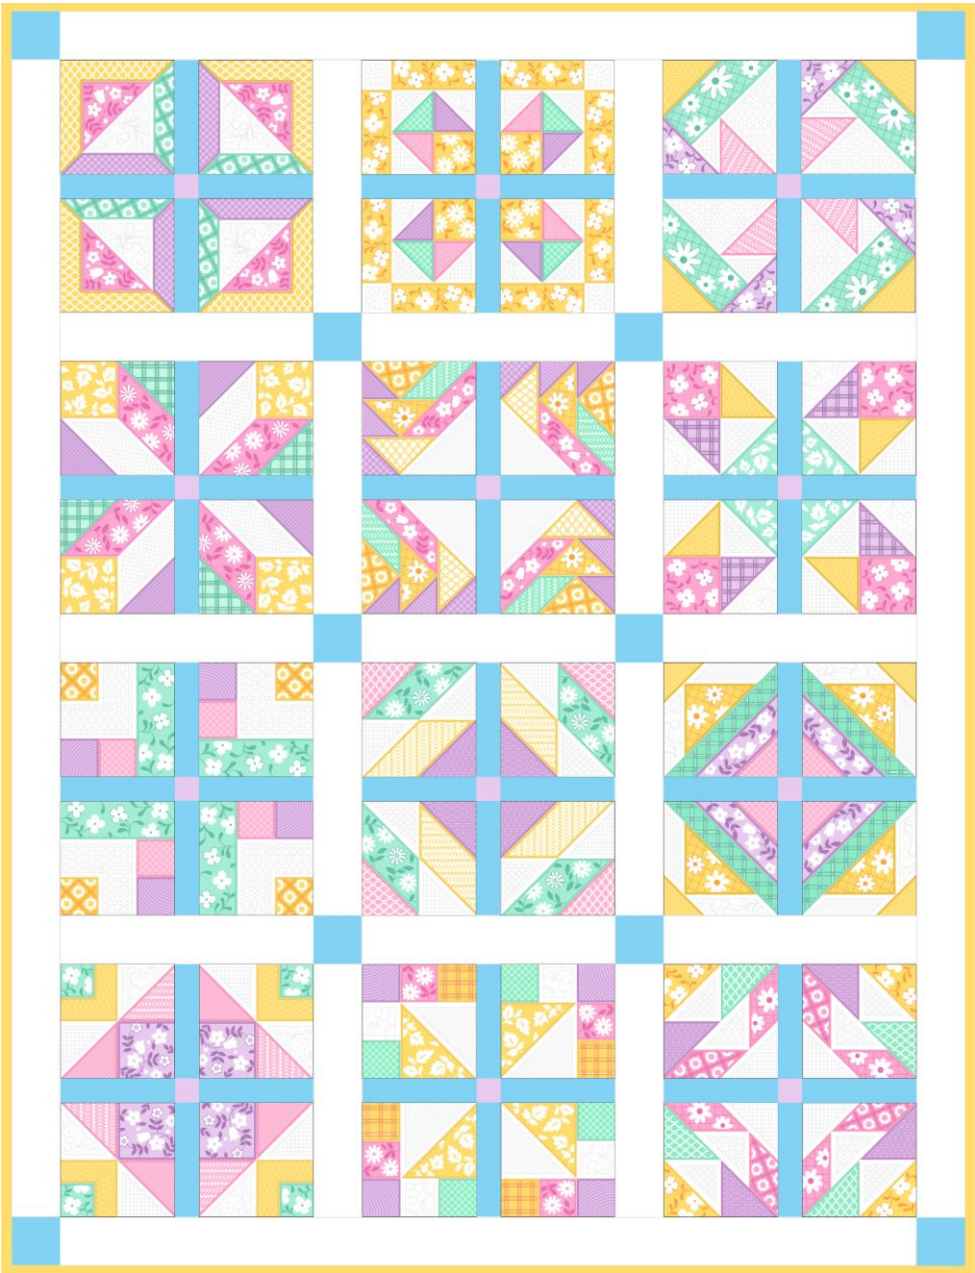

- ▶ 12631
- ▶ \$29.99
- ▶ 10 Designs

**Bella Patchwork
Spring Promo**

- ▶ 12688
- ▶ \$49.99
- ▶ 12 Designs

**Bella Patchwork
Spring Promo**

- ▶ 12688
- ▶ \$49.99
- ▶ 12 Designs

Geometric Designs by Urban Elementz	80131	\$ 29.99
Hummingbird Dance	80121	\$ 24.99
Quilted Dimensions II	12668	\$ 24.99
Home by Angela Anderson	80134	\$ 29.99
Mini Appliqué Quilts	12629	\$ 29.99
Project Collection: In the Hoop Wallets	12631	\$ 29.99
Bella Patchwork - Spring Promo	12688	\$ 49.99
Total Value:		\$219.93