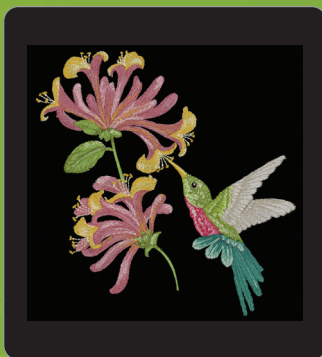

OESD™

SPREE STITCHERS CLUB

July
2023

USB

**HUMMINGBIRDS AND HONEYSUCKLE
BY JACKIE ROBINSON**

COLLECTION NO. 80349

10 DESIGNS

LARGEST DESIGN: 7.99 X 3.90 IN.

ISACORD THREAD COLORS:

0020	0873	4625	6151
0101	2153	5101	7028
0184	2171	5832	7029
0630	2220	5833	
0660	2241	5912	
0704	2521	5933	

**FLORAL DOGS
BY VICKY YORKE**

COLLECTION NO. 80361
11 DESIGNS
LARGEST DESIGN: 5.40 X 5.41 IN.