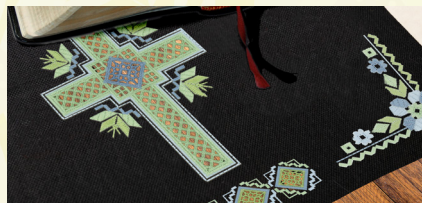

ISACORD THREAD COLORS:

0010
0020
0131
0630
1102

SINGLE DESIGN

January 2024 Spree Stitchers Club
11 Collections-81 Designs/119 Files/ Multi-format USB

OESD PREMIER COLLECTIONS

80366
Cottontail Farm
by Nicole Decamp