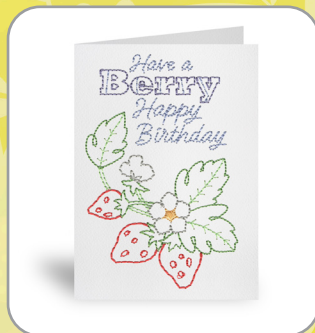

ISACORD THREAD COLORS:

0270
0630
2155
4122

PUNNY BIRTHDAY CARDS

COLLECTION NO. 51338
10 DESIGNS
LARGEST DESIGN: 7.00 X 5.00 IN.
PROJECT INSTRUCTIONS INCLUDED

ISACORD THREAD COLORS:

0170	1730	4240
0532	2640	5730
0630	2650	5740
0853	3130	6141
1123	3410	
1200	3450	