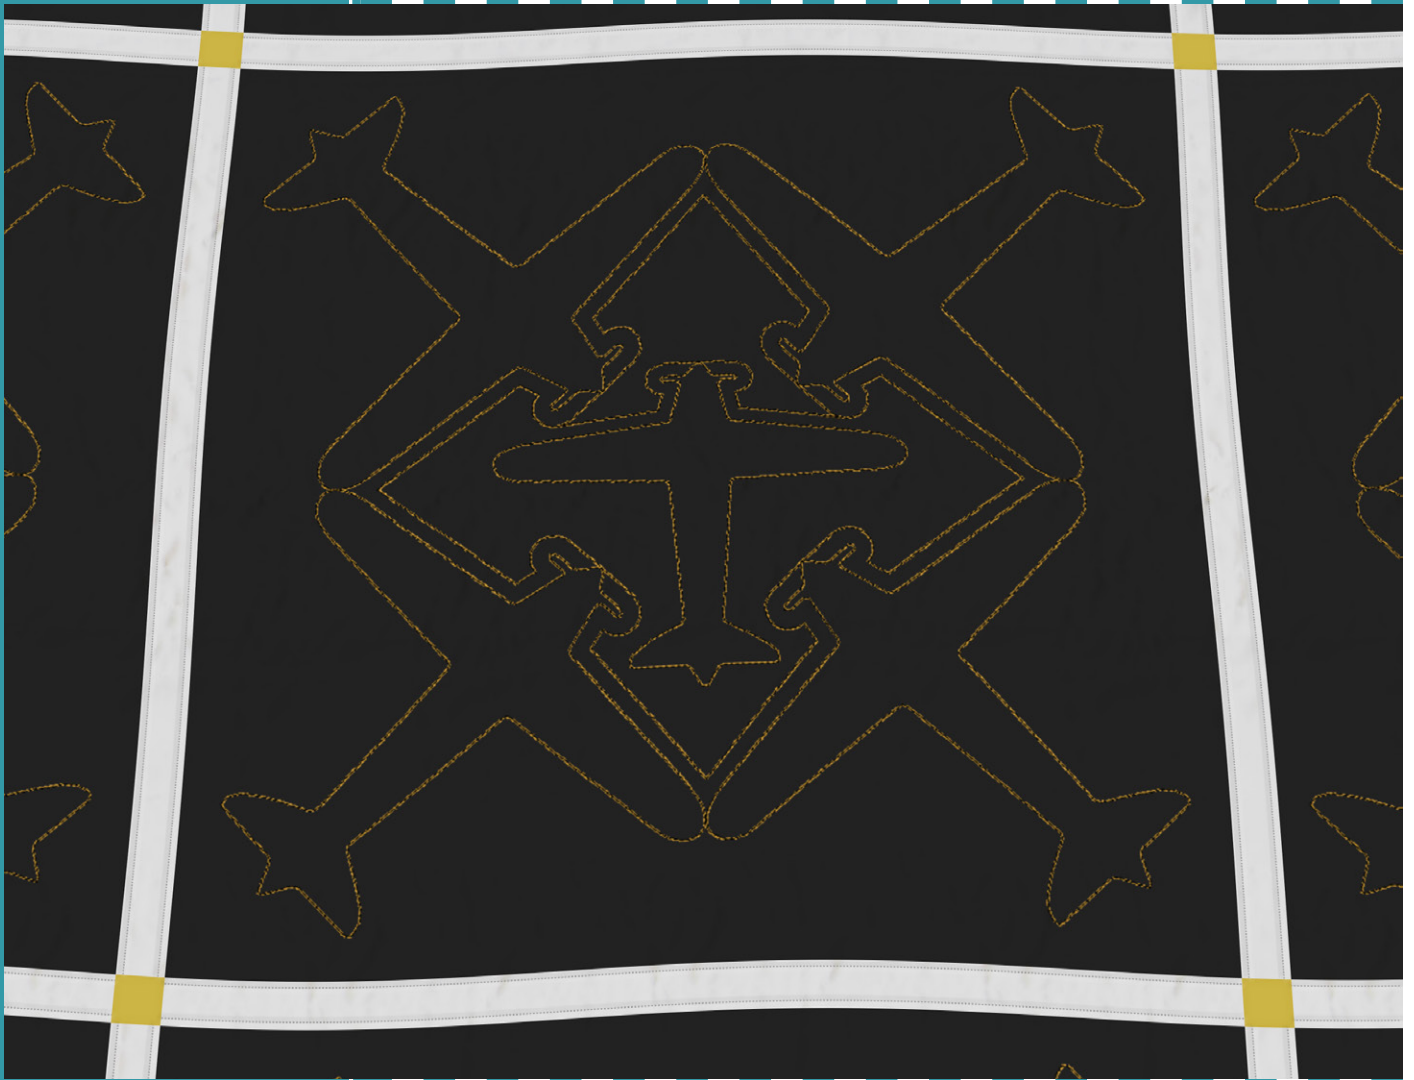

#80267

6

DESIGNS

Airplanes Quilting

by Amanda Murphy

Note: Some designs in this collection may have been created using unique special stitches and/or techniques. To preserve design integrity when rescaling or rotating designs in your software, always rescale or rotate designs using the handles directly on-screen.

80267-01 Airplanes Block

Size Inches: Size mm:
8.00 X 8.00 in. 203.20 X 203.20 mm

- 1. Single Color Design..... 0020

80267-02 Airplanes Corner

Size Inches: Size mm:
8.16 X 12.51 in. 207.26 X 317.75 mm

- 1. Single Color Design..... 0020

- 1. Single Color Design..... 0020

Note: Some designs in this collection may have been created using unique special stitches and/or techniques. To preserve design integrity when rescaling or rotating designs in your software, always rescale or rotate designs using the handles directly on-screen.

- 1. Single Color Design..... 0020